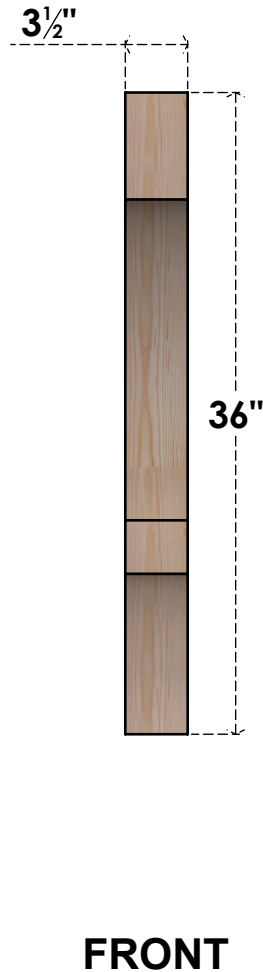

BRC04X24X36BOA00SDF

3 1/2"W X 24"D X 36"H BALBOA SMOOTH BRACE, DOUGLAS FIR

EKENA MILLWORK
 2300 WEST MAIN ST.
 CLARKSVILLE, TX 75426
 TOLL FREE: 866-607-0453
 WWW.EKENAMILLWORK.COM

NOTES

1. INSTALLATION TO BE COMPLETED IN ACCORDANCE WITH MANUFACTURER'S SPECIFICATIONS.
2. DRAWING MAY NOT BE TO SCALE
3. THIS DRAWING IS INTENDED FOR DESIGN AND PLANNING PURPOSES ONLY.
4. ALL INFORMATION CONTAINED HEREIN WAS CURRENT AT THE TIME OF DEVELOPMENT BUT MUST BE REVIEWED AND APPROVED BY THE PRODUCT MANUFACTURER TO BE CONSIDERED ACCURATE.
5. PRODUCTS ARE NOT KILN DRIED. THIS ITEM IS UNIQUE AND WILL CONTAIN THE NATURAL VARIATIONS THAT THE WOOD SPECIES OFFERS. THIS MAY RESULT IN VARIATIONS UP TO 1/4"