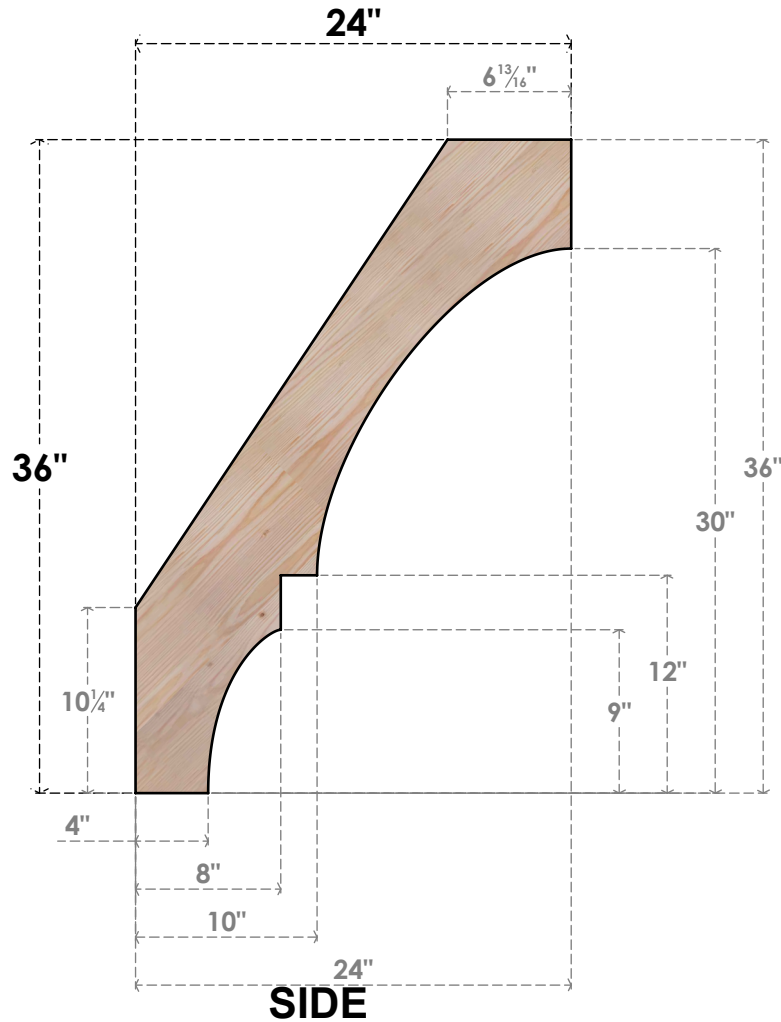

BRC04X24X36BOA00SDF

3 1/2"W X 24"D X 36"H BALBOA SMOOTH BRACE, DOUGLAS FIR

EKENA MILLWORK
 2300 WEST MAIN ST.
 CLARKSVILLE, TX 75426
 TOLL FREE: 866-607-0453
 WWW.EKENAMILLWORK.COM

NOTES

1. INSTALLATION TO BE COMPLETED IN ACCORDANCE WITH MANUFACTURER'S SPECIFICATIONS.
2. DRAWING MAY NOT BE TO SCALE
3. THIS DRAWING IS INTENDED FOR DESIGN AND PLANNING PURPOSES ONLY.
4. ALL INFORMATION CONTAINED HEREIN WAS CURRENT AT THE TIME OF DEVELOPMENT BUT MUST BE REVIEWED AND APPROVED BY THE PRODUCT MANUFACTURER TO BE CONSIDERED ACCURATE.
5. PRODUCTS ARE NOT KILN DRIED. THIS ITEM IS UNIQUE AND WILL CONTAIN THE NATURAL VARIATIONS THAT THE WOOD SPECIES OFFERS. THIS MAY RESULT IN VARIATIONS UP TO 1/4"